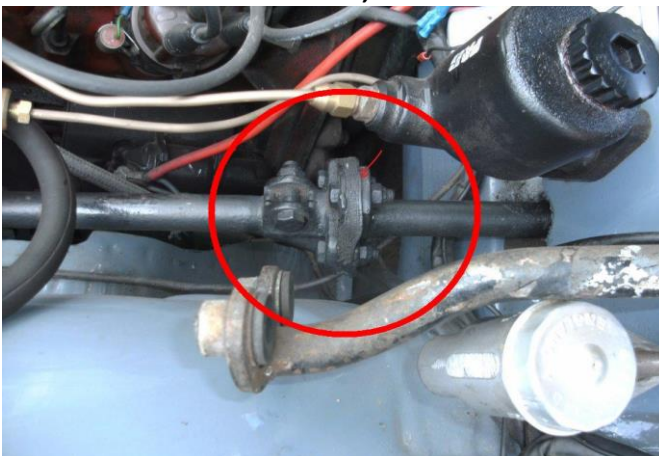

## Volvo Amazon

There are 2 different types of steering column used. Check first which one your Volvo is equipped with and select the correct product name of the EZ-unit.

**Volvo Amazon 1968 and onwards, safety column:**

-> product name of EZ-unit =

**Volvo Amazon Safety**

**Volvo Amazon before 1968, T-bar column:**

-> product name of EZ-unit =

**Volvo Amazon T-bar**

**Type of thread speedo cable M16 or M12?  
The product name of EZ-unit you want to order:**