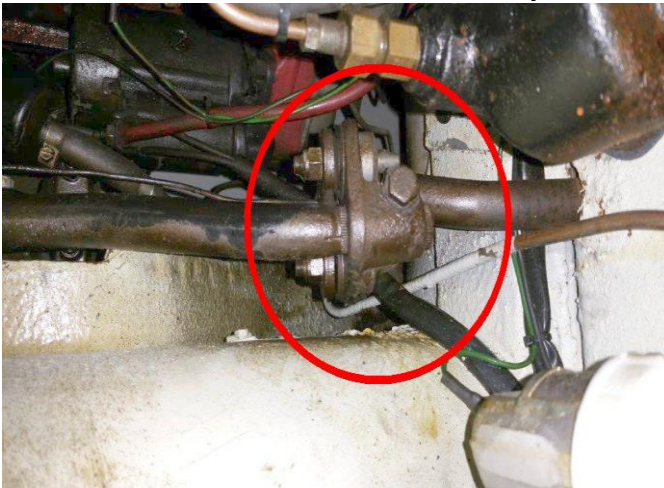

## Volvo Amazon

There are 2 different types of steering column used. Check first which one your Volvo is equipped with and select the correct product name of the EZ-unit.

**Volvo Amazon 1968 and onwards, safety column:**

-> product name of EZ-unit =

**Volvo Amazon Safety**

**Volvo Amazon before 1968, T-bar column:**

-> product name of EZ-unit =

**Volvo Amazon T-bar**

**Type of thread speedo cable M16 or M12?  
The product name of EZ-unit you want to order:**